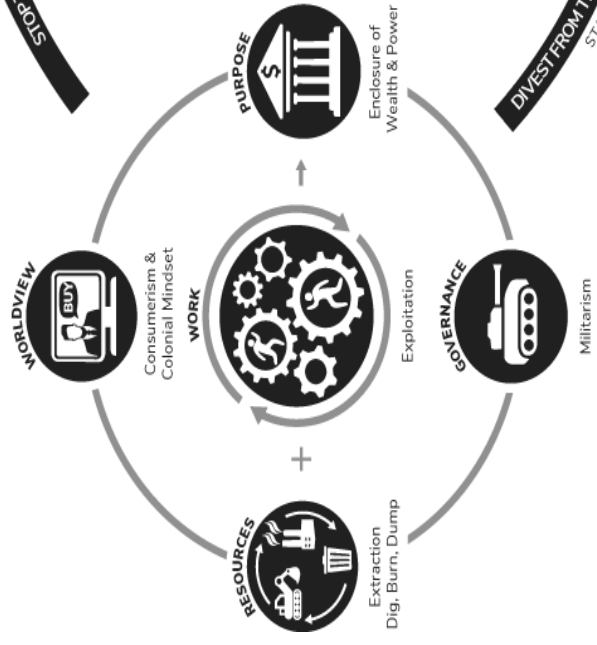

Influential Organizations

ACORN
Alliance for Vermont Communities
Art of Cultural Evolution
BALE
Bionutrient Food Association
Center for an Agricultural Economy
Center for Transformational Practice
Champlain Valley Farmer Coalition
Climate Justice Alliance
Community Gardens, Nurseries
Community Resilience Organizations
Composting Association of VT (CAV)
Connecticut River Watershed Farmers Alliance
DairyVisionVT
Draft Animal Power Network
Eat Local Vermont
Edible Brattleboro
Farm to Ballet
Farm to Plate Network
Farmer Veteran Coalition of VT
Farmer Watershed Alliance
Farmers and Ranchers for a Green New Deal
Food Hub Working Group
Food Pantries/Shelves, Farmers Markets, Food Coops
Gardens for Migrant Dairy Farm Workers
Good Food Medicine Project
Grassroots Center for Community Organizing
Hunger Free Vermont
I Am VT Too
Institute for Social Ecology
Intervale Center
Kiss the Ground
Land & Leadership
Leaders in a Healthy Food Environment
Living Earth Action Group
Local Agricultural Community Exchange
Meals on Wheels
Migrant Justice
Navdanya International
National Young Farmers Coalition
New Farms for New Americans
NOFA VT (NH, MA, and MOFGA)
NE Farmers of Color Network
USDA-NRCS
Produce for the People
Real Organic Project
Regeneration Vermont
Regeneration International
Reinventing the Meal
Rodale Institute
Rural Vermont
Rutland Area Food and Farm Link
Savory Network
Slow Food Vermont

DIVEST FROM THEIR POWER
STARVE & STOP

A JUST TRANSITION MUST:

- Shift economic control to communities
- Democratize wealth and the workplace
- Advance ecological restoration
- Drive racial justice and social equity
- Relocalize most production and consumption
- Retain and restore cultures and traditions

Regenerative Economy

INVEST IN OUR POWER
FEED & GROW

BUILD THE NEW
SOLUTIONS THAT ARE VISIONARY AND OPPOSITIONAL