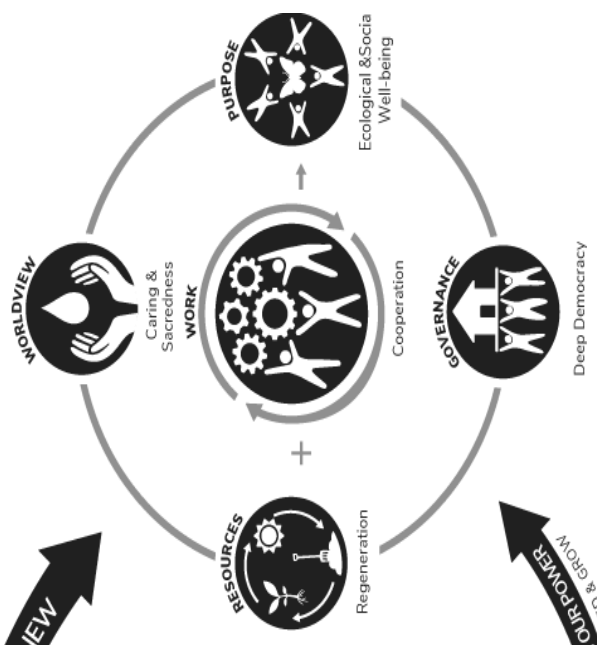

Regenerative Economy